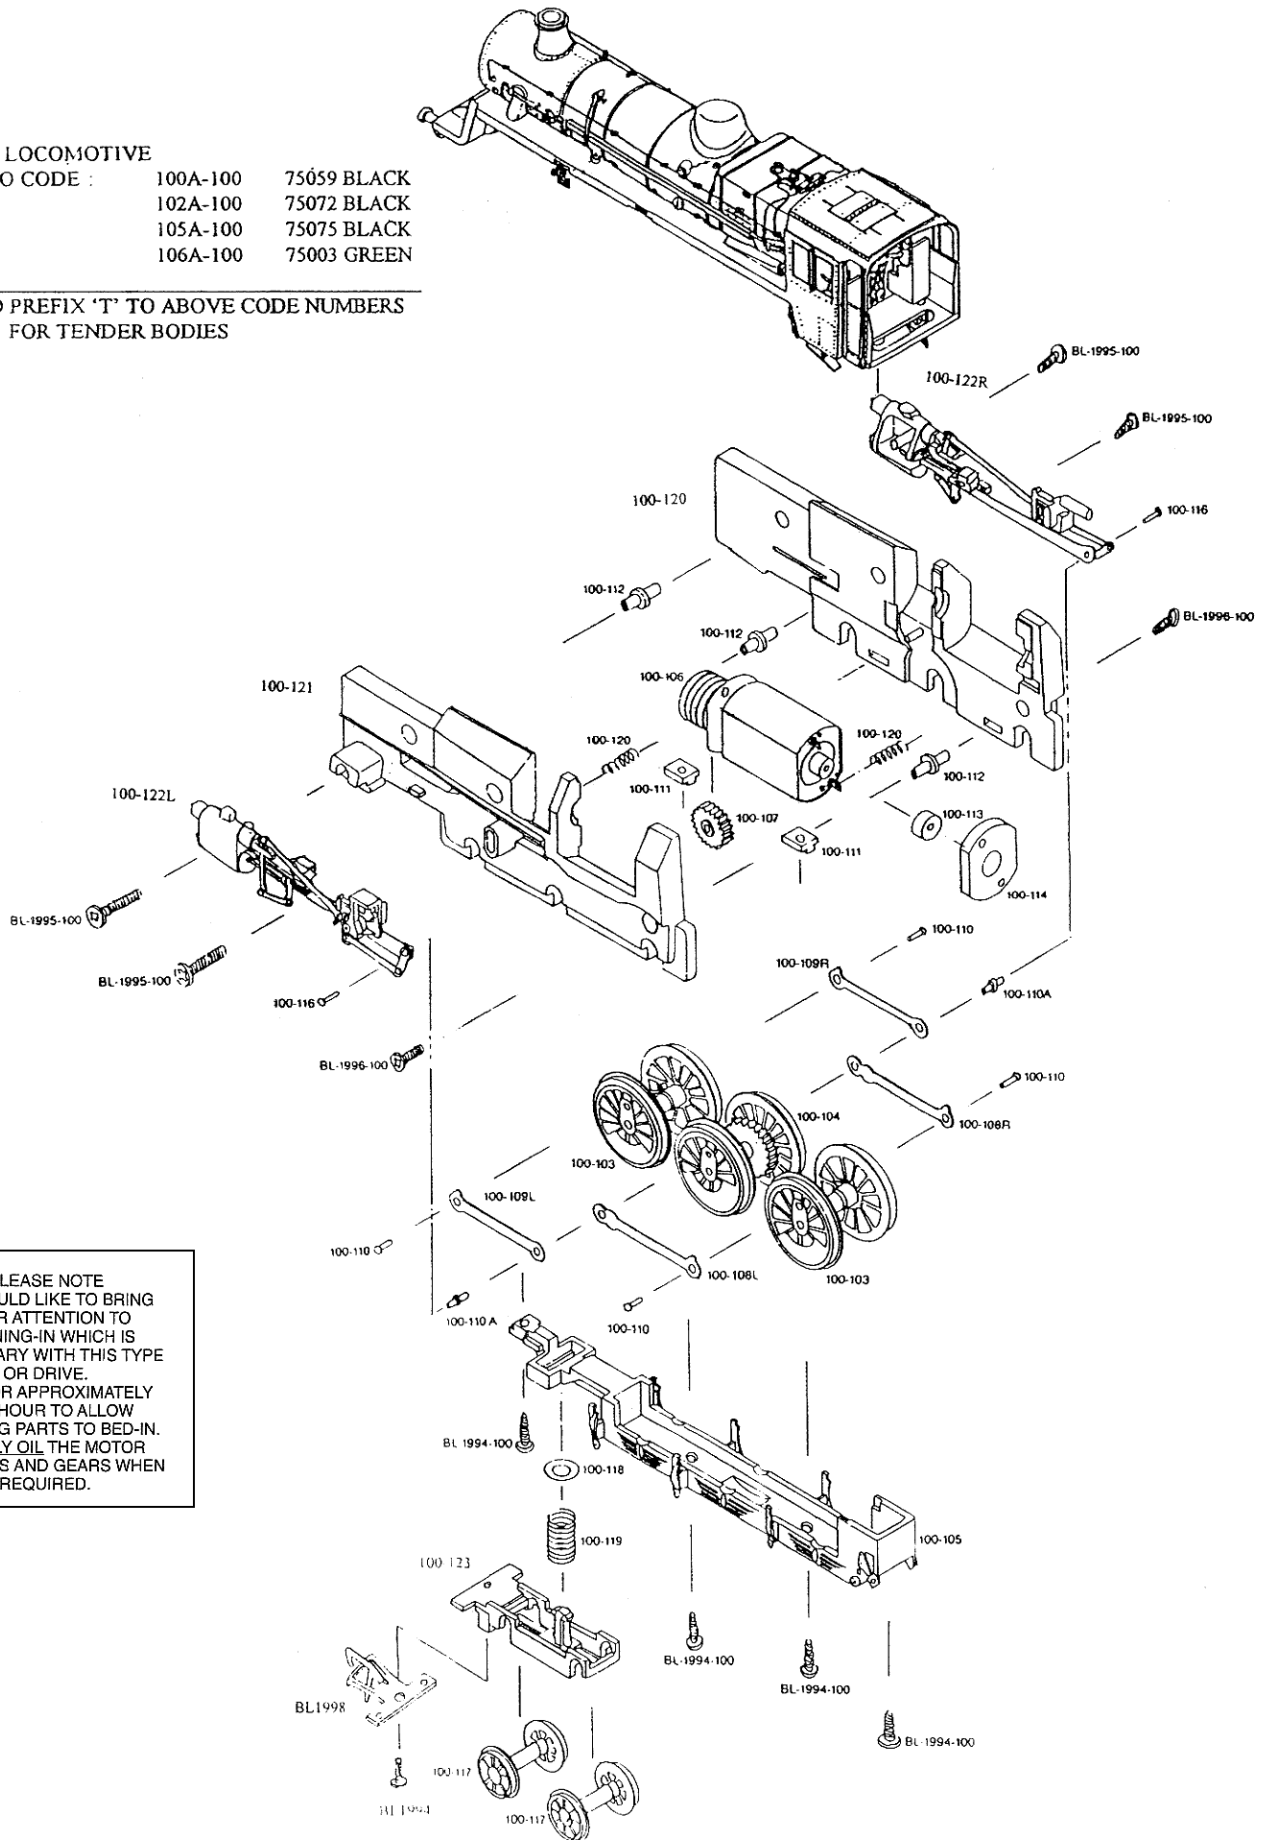

# 4MT LOCOMOTIVE

## 4MT LOCOMOTIVE

LOCO CODE :	100A-100	75059 BLACK
	102A-100	75072 BLACK
	105A-100	75075 BLACK
	106A-100	75003 GREEN

ADD PREFIX 'T' TO ABOVE CODE NUMBERS  
FOR TENDER BODIES

PLEASE NOTE  
WE WOULD LIKE TO BRING  
YOUR ATTENTION TO  
RUNNING-IN WHICH IS  
NECESSARY WITH THIS TYPE  
OR DRIVE.  
RUN FOR APPROXIMATELY  
ONE HOUR TO ALLOW  
WORKING PARTS TO BED-IN.  
LIGHTLY OIL THE MOTOR  
BEARINGS AND GEARS WHEN  
REQUIRED.