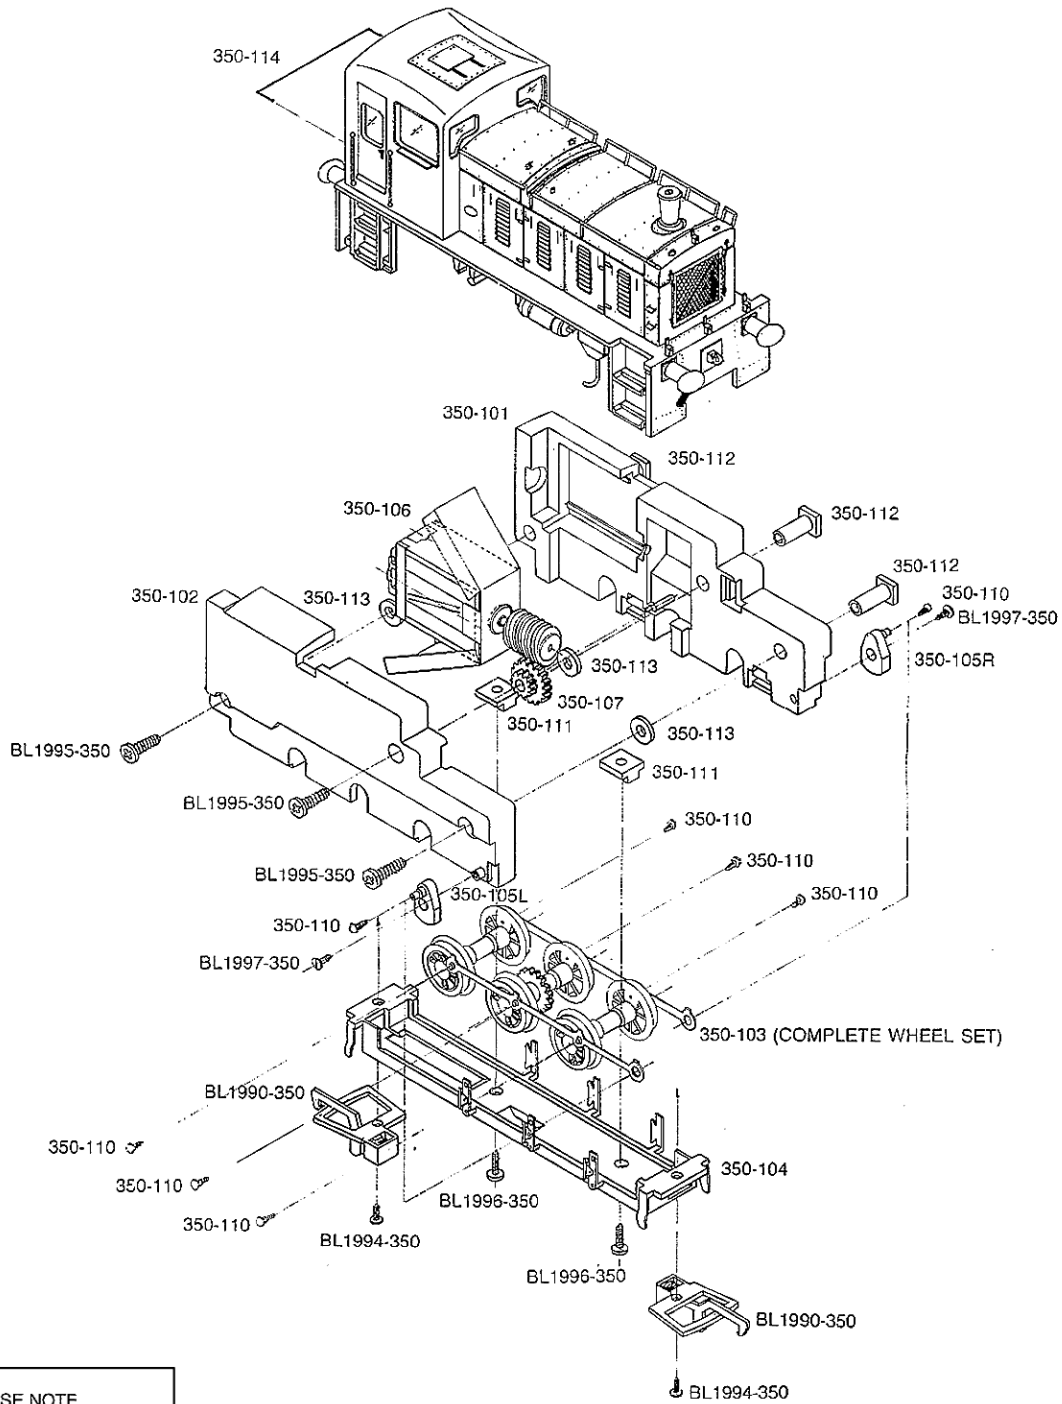

0-6-0 03 DIESEL SHUNTER

LOCO CODE 350-100 BR GREEN
351-100 BR GREEN & STRIPES
352-100 BR BLUE
353-100 BR BLUE, CAST CHIMNEY

PLEASE NOTE
WE WOULD LIKE TO BRING
YOUR ATTENTION TO
RUNNING-IN WHICH IS
NECESSARY WITH THIS TYPE
OR DRIVE.
RUN FOR APPROXIMATELY
ONE HOUR TO ALLOW
WORKING PARTS TO BED-IN.
LIGHTLY OIL THE MOTOR
BEARINGS AND GEARS WHEN
REQUIRED.