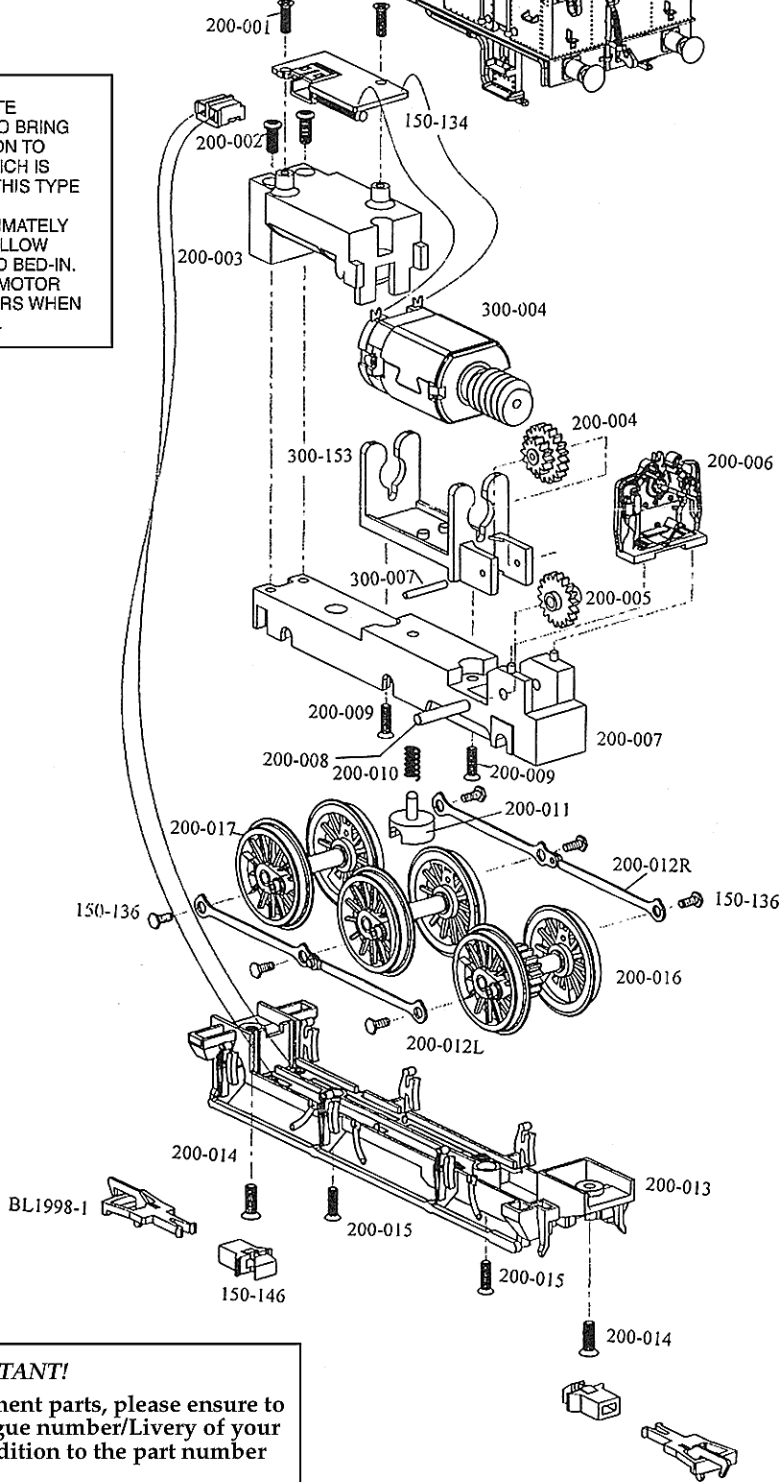

# 8750 PANNIER LOCOMOTIVE

PLEASE NOTE  
WE WOULD LIKE TO BRING  
YOUR ATTENTION TO  
RUNNING-IN WHICH IS  
NECESSARY WITH THIS TYPE  
OR DRIVE.  
RUN FOR APPROXIMATELY  
ONE HOUR TO ALLOW  
WORKING PARTS TO BED-IN.  
LIGHTLY OIL THE MOTOR  
BEARINGS AND GEARS WHEN  
REQUIRED.

**IMPORTANT!**  
When ordering any replacement parts, please ensure to quote the appropriate catalogue number/Livery of your Bachmann Locomotive in addition to the part number required.  
Please quote the running number as well if required