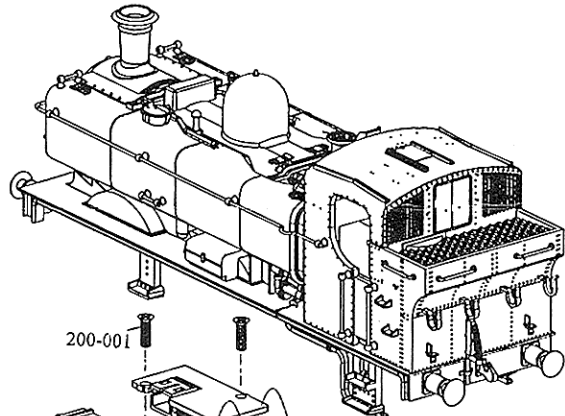

# 8750 PANNIER LOCOMOTIVE

PLEASE NOTE  
WE WOULD LIKE TO BRING  
YOUR ATTENTION TO  
RUNNING-IN WHICH IS  
NECESSARY WITH THIS TYPE  
OR DRIVE.  
RUN FOR APPROXIMATELY  
ONE HOUR TO ALLOW  
WORKING PARTS TO BED-IN.  
LIGHTLY OIL THE MOTOR  
BEARINGS AND GEARS WHEN  
REQUIRED.